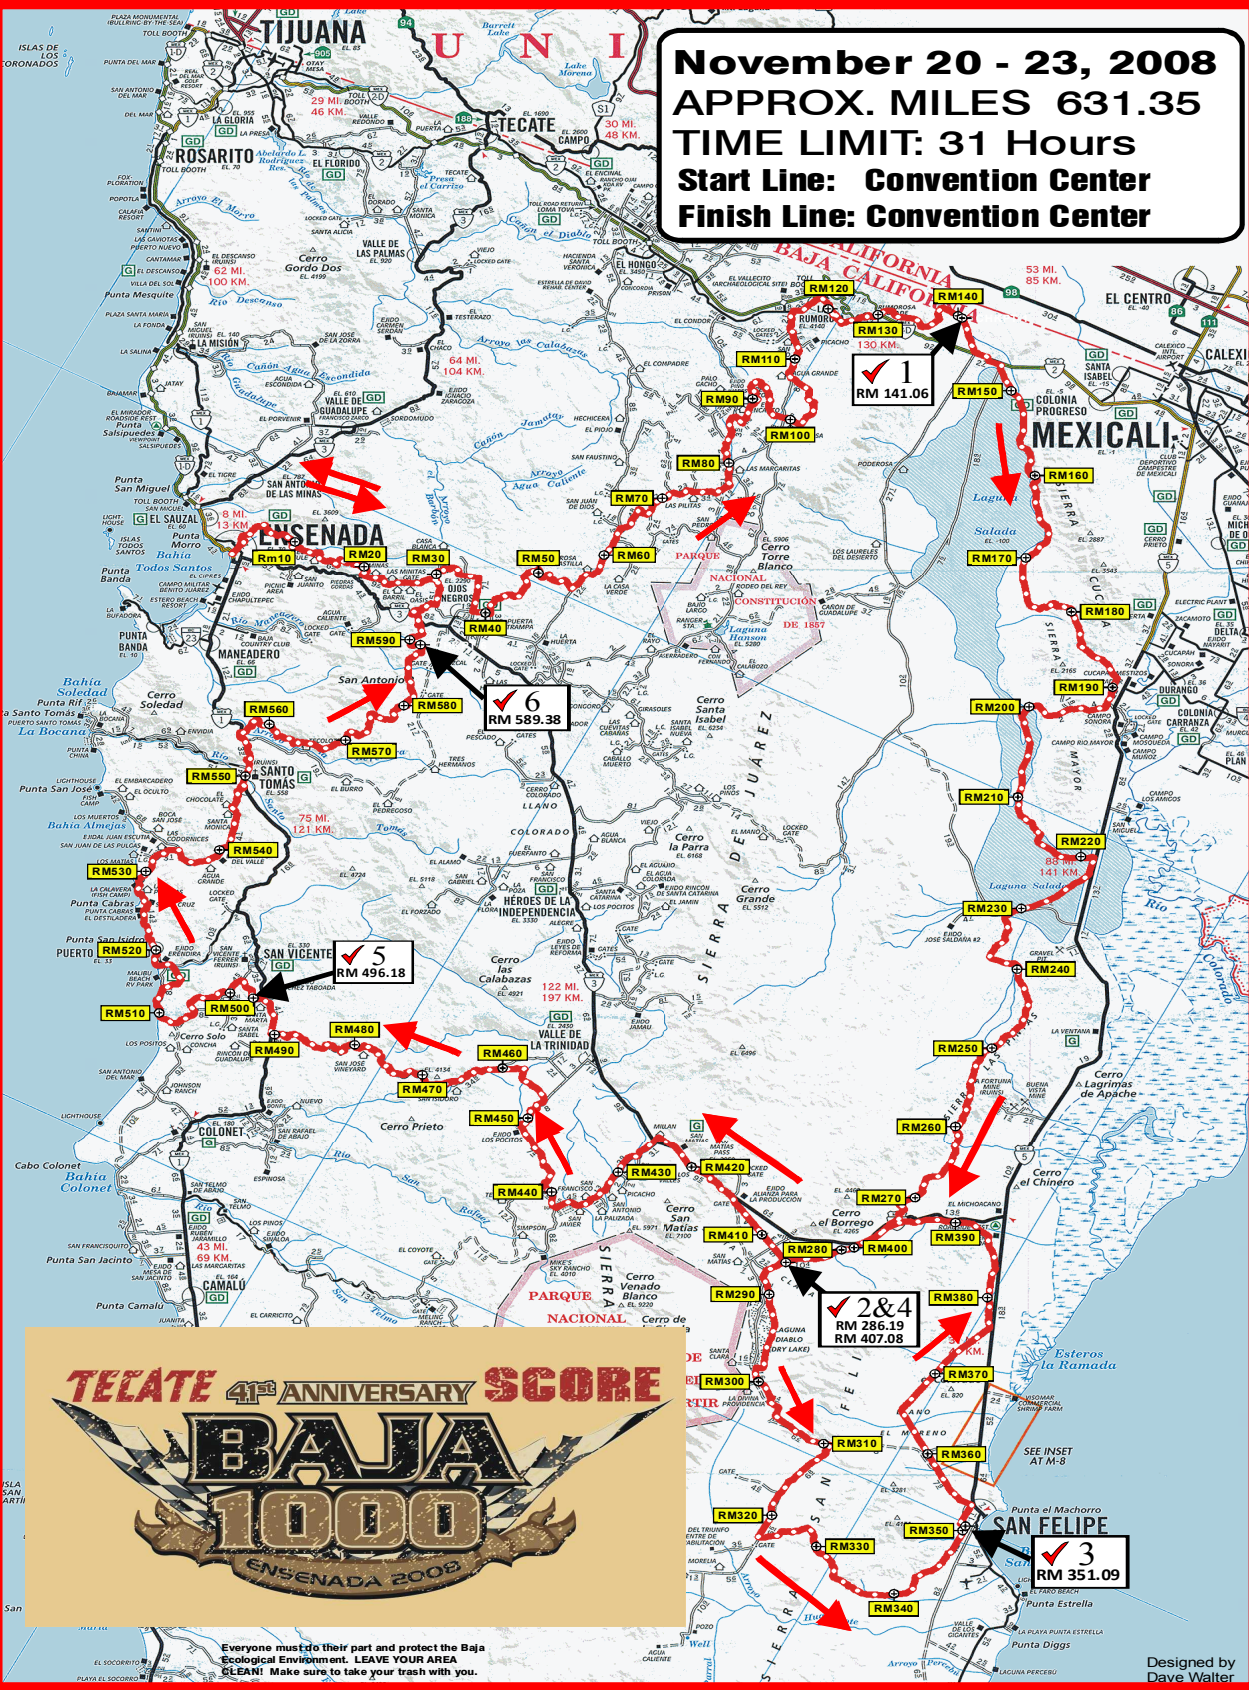

2008 TECATE SCORE BAJA 1000

November 20 - 23, 2008
APPROX. MILES 631.35
TIME LIMIT: 31 Hours
Start Line: Convention Center
Finish Line: Convention Center

Designed by Dave Walter